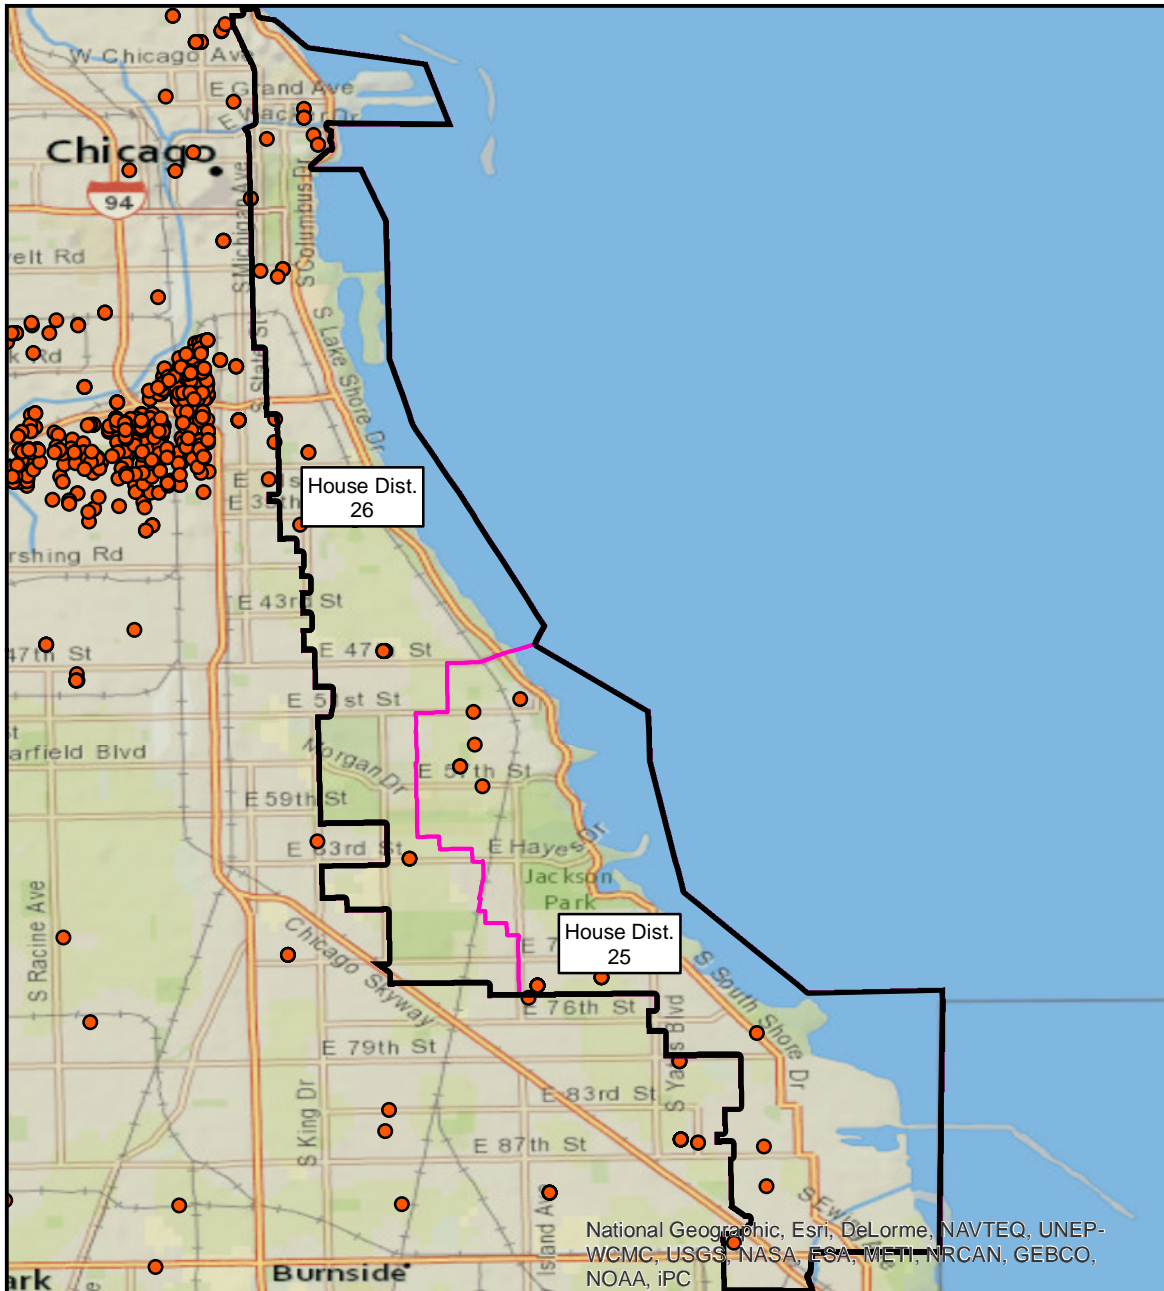

# State Senate District 13

## Number of IFRP Applications

Senate District 13	68 Applications
House District 25	31 Applications
House District 26	37 Applications